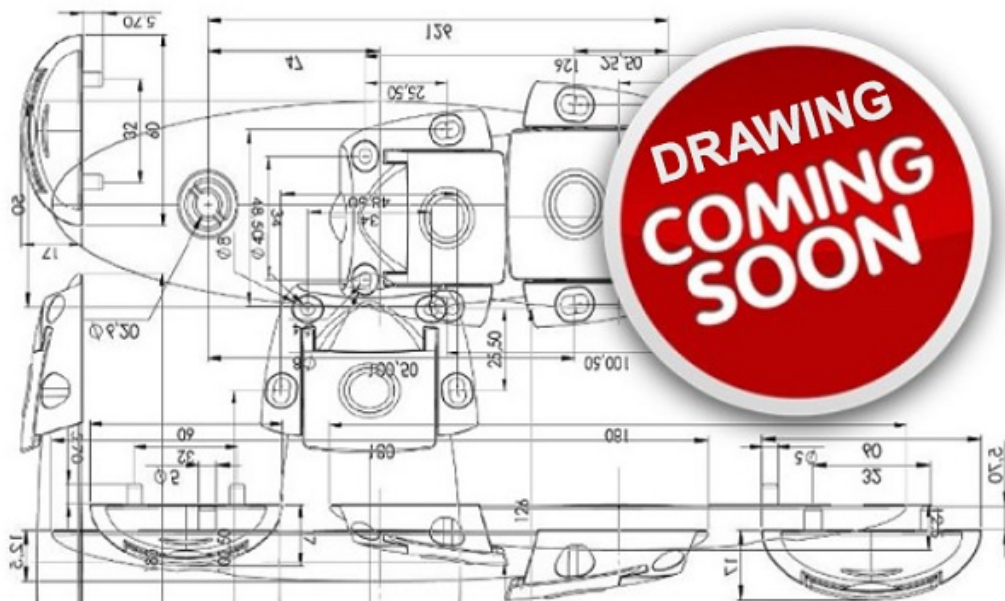

PRODUCT SHEET

Description:

Glass Connector "Mini" 4-Way, 90 Degree, Chrome Plated

Item number:

22.10.050-1

Units	Box	Carton	HS Code	Barcode
Pcs.	30	300	8302420090	 5704866082457

SISO A/S

Mileparken 11
DK-2740 Skovlunde
Denmark
VAT: DK 24786013